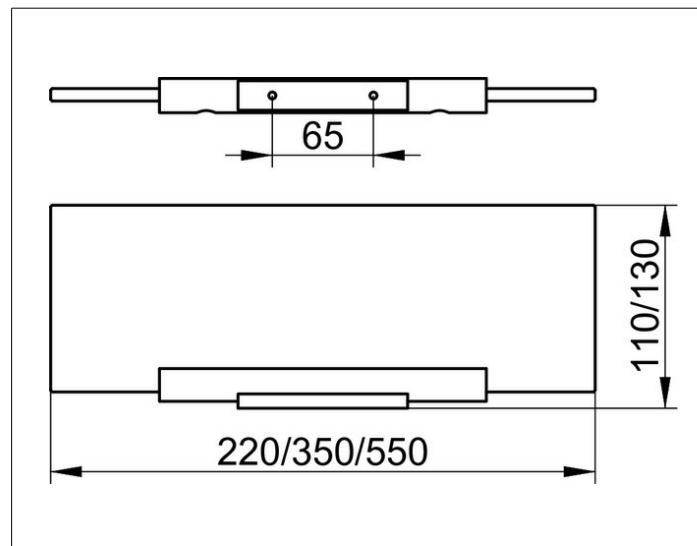

**Plan**  
**14910070000 Shelf bracket**

**PRODUCT**

**DRAWING**

**PRODUCT ATTRIBUTES**

without shelf

**SURFACE**

stainless steel

**SPECIFICATIONS**

KEUCO PLAN shelf bracket 14910070000 without glass shelf  
 shelf bracket in high grade stainless steel,  
 In a stylish yet functional design  
 Suitable glass shelf, article 14910  
 Width 210 mm, height 22 mm  
 incl. corrosion-free mounting material  
 shelf to be ordered separately!