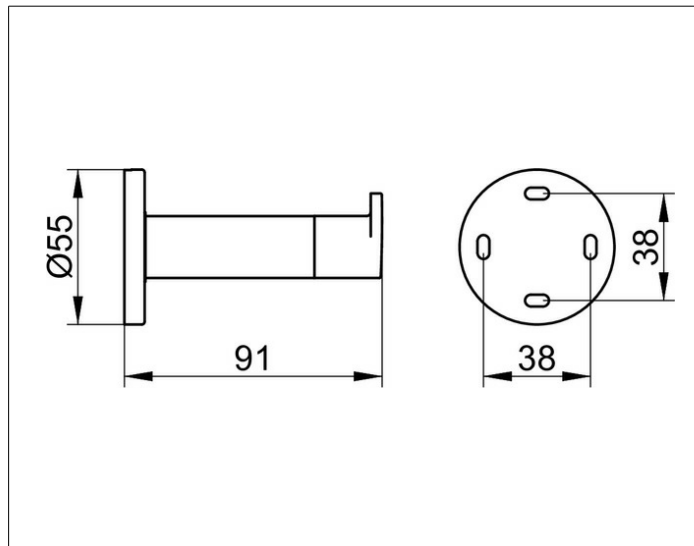

Plan

1491137000 Towel hook

PRODUCT

DRAWING

PRODUCT ATTRIBUTES

with door buffer, black

SURFACE

black matt

DIMENSION

91 mm

SPECIFICATIONS

KEUCO COLLECTION PLAN - Towel hook with door buffer - 14911370000
 Powerful accents
 Elegant and extravagant design - Attractive and resilient - Round rosette

Width / \varnothing : 55 mm - Height: 55 mm - Depth: 91 mm
 Material: Metal/ABS Acrylic
 Surface: black matt

The product is screwed on - Concealed fastening - Including corrosion-free fastening material

Articlenumber: 14911370000