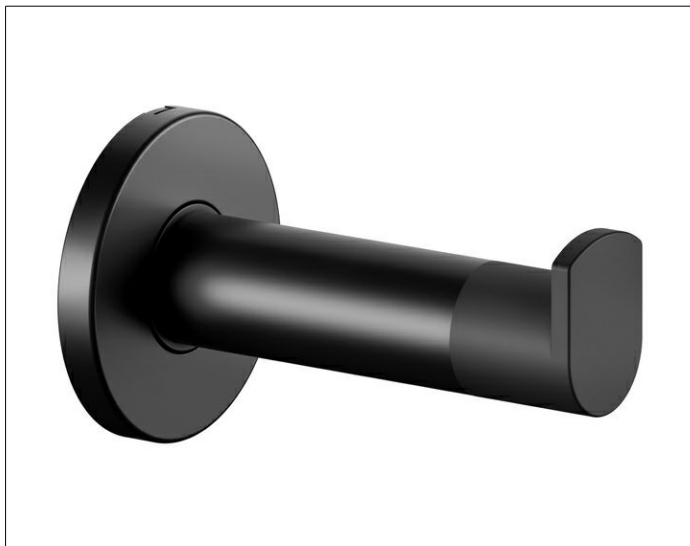

Plan

1491137000 Towel hook

PRODUCT

DRAWING

PRODUCT ATTRIBUTES

with door buffer, black

SURFACE

black matt

DIMENSION

91 mm

SPECIFICATIONS

KEUCO COLLECTION PLAN - Towel hook with door buffer - 14911370000
 Powerful accents
 Elegant and extravagant design - Attractive and resilient - Round rosette

Width / \varnothing : 55 mm - Height: 55 mm - Depth: 91 mm
 Material: Metal/ABS Acrylic
 Surface: black matt

The product is screwed on - Concealed fastening - Including corrosion-free fastening material

Articlenumber: 14911370000