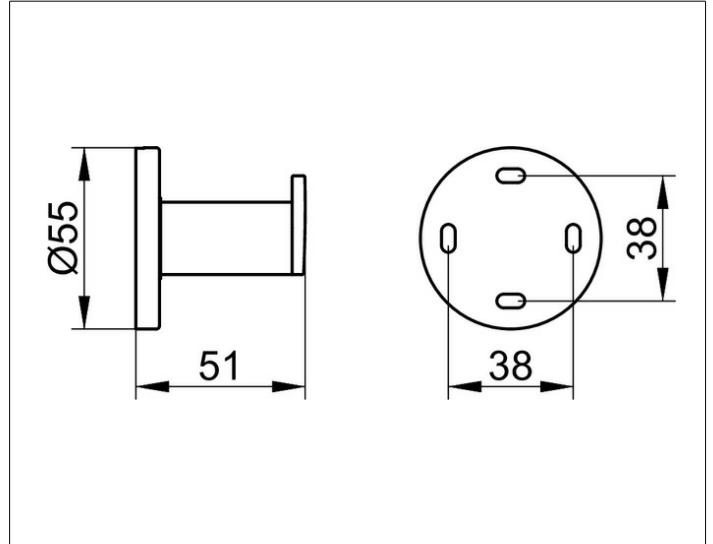

**Plan**

14914370000 Towel hook

**PRODUCT**

**DRAWING**

**SURFACE**

black matt

**DIMENSION**

52 mm

**SPECIFICATIONS**

KEUCO COLLECTION PLAN - Towel hook - 14914370000

Powerful accents

Elegant and extravagant design - Attractive and resilient - Round rosette

Width /  $\text{ø}$  : 55 mm - Height: 55 mm - Depth: 51 mm

Material: Metal

Surface: black matt

The product is screwed on - Concealed fastening - Including corrosion-free fastening material

Articlenumber: 14914370000