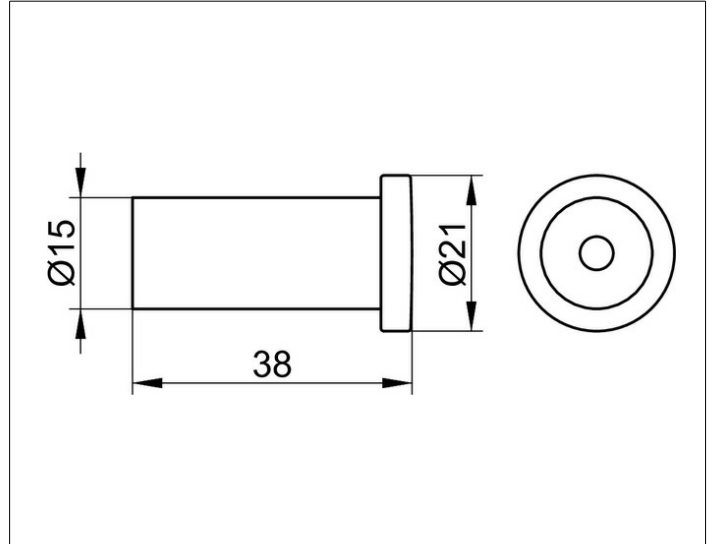

Plan
14916370000 Towel hook

PRODUCT

DRAWING

SURFACE

black matt

DIMENSION

38 mm

SPECIFICATIONS

KEUCO COLLECTION PLAN - Towel hook - 14916370000

Powerful accents

Elegant and extravagant design - Attractive and resilient - Cylindrical form

Width / ø : 21 mm - Height: 21 mm - Depth: 38 mm

Material: Metal

Surface: black matt

The product is screwed on - Concealed fastening - Including corrosion-free fastening material

Articlenumber: 14916370000