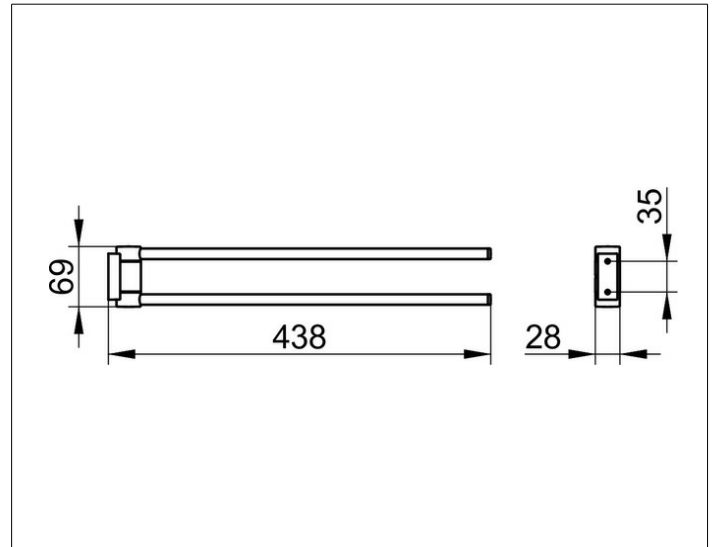

**Plan**  
**14918370000 Towel holder**

**PRODUCT**

**DRAWING**

**PRODUCT ATTRIBUTES**

two arms, swiveling

**SURFACE**

black matt

**DIMENSION**

438 mm

**SPECIFICATIONS**

KEUCO COLLECTION PLAN - Towel holder, two arms, 438mm - 14918370000

Powerful accents

Elegant and extravagant design - Attractive and resilient - 2 arms, sideways swivelling - Two holding arms arranged one above the other

Width /  $\varnothing$  : 28 mm - Height: 69 mm - Depth: 438 mm

Material: Metal

Surface: black matt

The product is screwed on - Concealed fastening - Including corrosion-free fastening material

Articlenumber: 14918370000