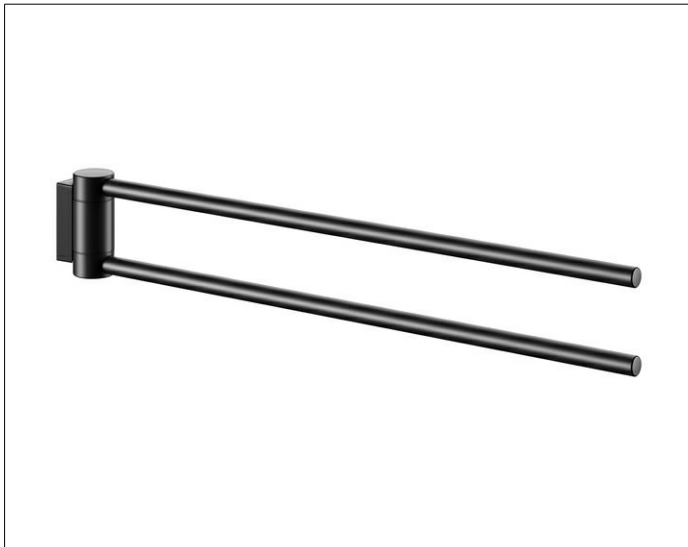

**Plan**  
**14918370000 Towel holder**

**PRODUCT**

**DRAWING**

**PRODUCT ATTRIBUTES**

two arms, swiveling

**SURFACE**

black matt

**DIMENSION**

438 mm

**SPECIFICATIONS**

KEUCO COLLECTION PLAN - Towel holder, two arms, 438mm - 14918370000

Powerful accents

Elegant and extravagant design - Attractive and resilient - 2 arms, sideways swivelling - Two holding arms arranged one above the other

Width /  $\varnothing$  : 28 mm - Height: 69 mm - Depth: 438 mm

Material: Metal

Surface: black matt

The product is screwed on - Concealed fastening - Including corrosion-free fastening material

Articlenumber: 14918370000