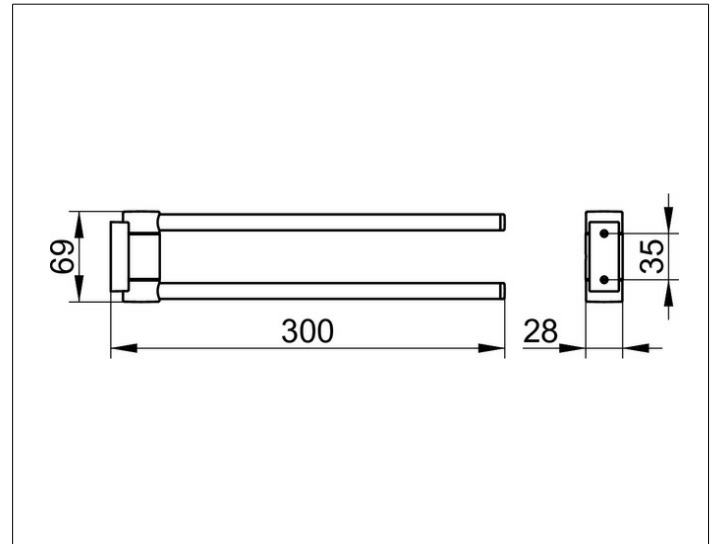

Plan
14919370000 Towel holder

PRODUCT

DRAWING

PRODUCT ATTRIBUTES

two arms, swiveling

SURFACE

black matt

DIMENSION

300 mm

SPECIFICATIONS

KEUCO COLLECTION PLAN - Towel holder, two arms, 300mm - 14919370000

Powerful accents

Elegant and extravagant design - Attractive and resilient - 2 arms, sideways swivelling - Two holding arms arranged one above the other

Width / \varnothing : 28 mm - Height: 69 mm - Depth: 300 mm

Material: Metal

Surface: black matt

The product is screwed on - Concealed fastening - Including corrosion-free fastening material

Articlenumber: 14919370000