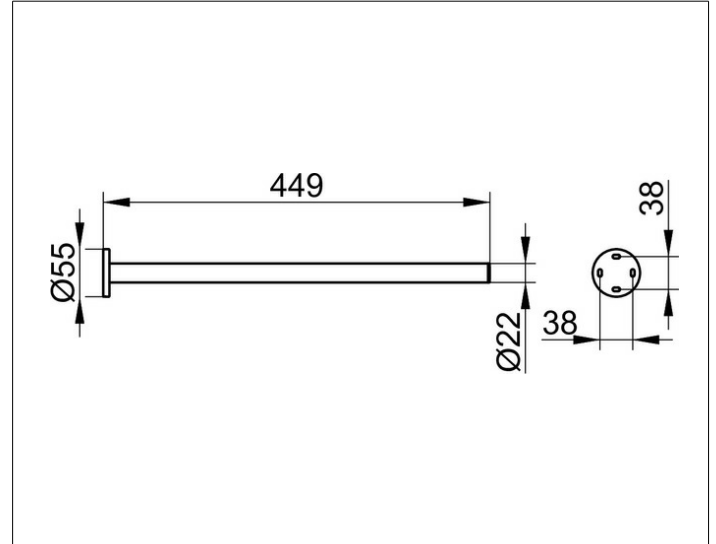

Plan  
14920010000 Towel holder

**PRODUCT**

**DRAWING**

**PRODUCT ATTRIBUTES**

fixed

**SURFACE**

chrome-plated

**DIMENSION**

450 mm