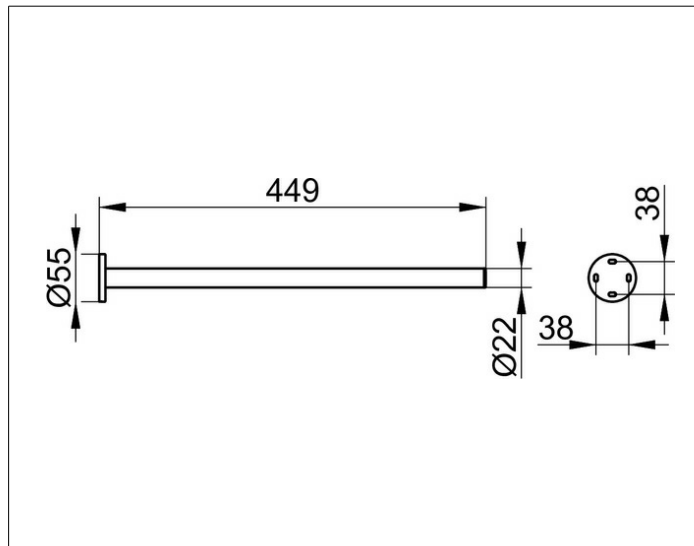

Plan
14920370000 Towel holder

PRODUCT

DRAWING

PRODUCT ATTRIBUTES

fixed

SURFACE

black matt

DIMENSION

450 mm

SPECIFICATIONS

KEUCO COLLECTION PLAN - Towel holder, one arm, 449mm - 14920370000

Powerful accents

Elegant and extravagant design - Attractive and resilient - 1 arm, fixed - Round rosette

Width / ø : 55 mm - Height: 55 mm - Depth: 449 mm

Material: Metal

Surface: black matt

The product is screwed on - Concealed fastening - Including corrosion-free fastening material

Articlenumber: 14920370000