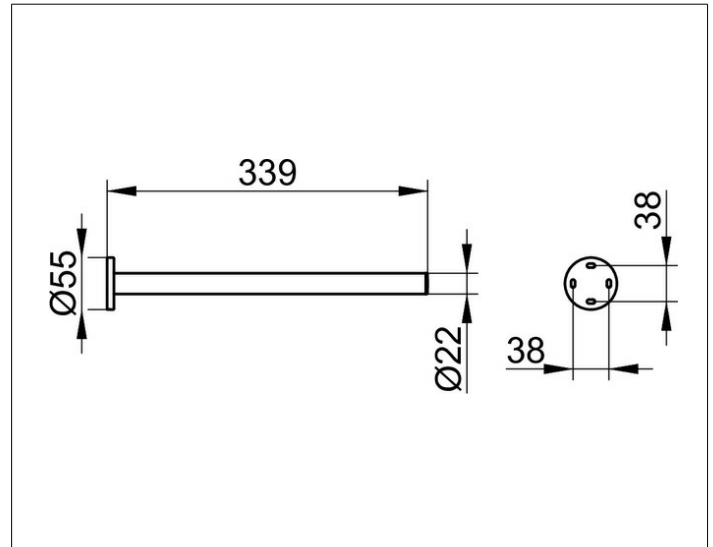

Plan
14923370000 Towel holder

PRODUCT

DRAWING

PRODUCT ATTRIBUTES

fixed

SURFACE

black matt

DIMENSION

340 mm

SPECIFICATIONS

KEUCO COLLECTION PLAN - Towel holder, one arm, 339mm - 14923370000

Powerful accents

Elegant and extravagant design - Attractive and resilient - 1 arm, fixed - Round rosette

Width / ø : 55 mm - Height: 55 mm - Depth: 339 mm

Material: Metal

Surface: black matt

The product is screwed on - Concealed fastening - Including corrosion-free fastening material

Articlenumber: 14923370000