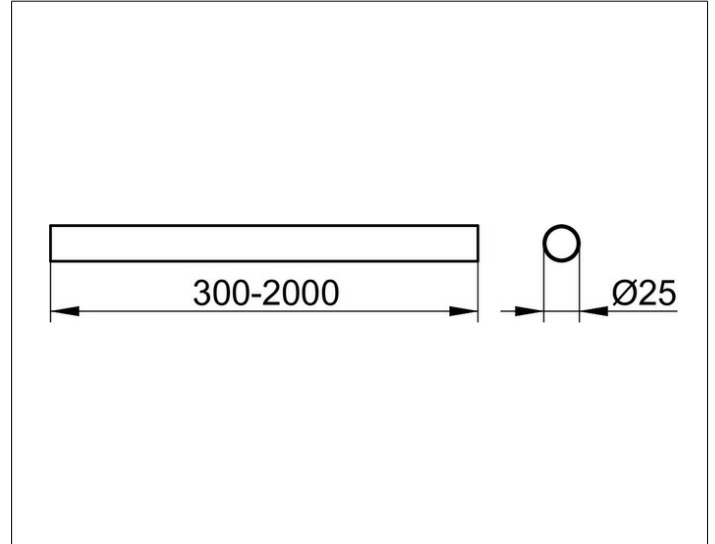

Plan
14930011400 Shower curtain rail

PRODUCT

DRAWING

PRODUCT ATTRIBUTES

(also useful as ceiling support)

SURFACE

chrome-plated

DIMENSION

1400 mm

SPECIFICATIONS

KEUCO PLAN shower curtain rail, 14930011400,
chrome-plated shower curtain rail, diameter 25 mm,
1400 mm long, also useful as ceiling support