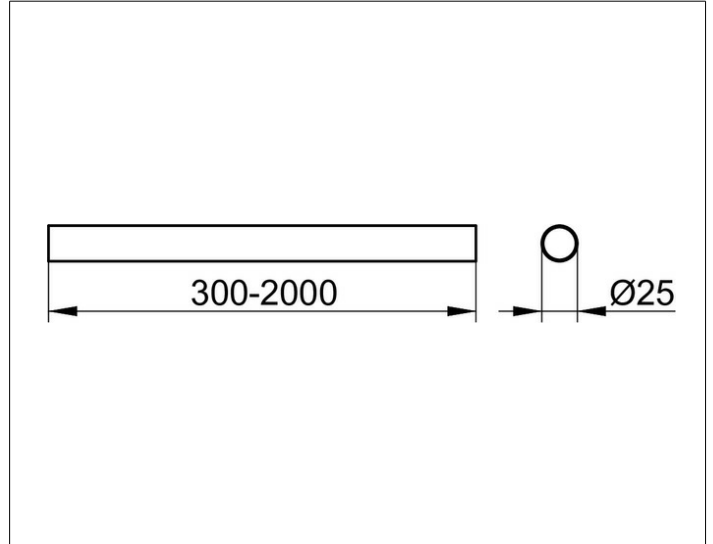

Plan
14930070900 Shower curtain rail

PRODUCT

DRAWING

PRODUCT ATTRIBUTES

(also useful as ceiling support)

SURFACE

stainless steel

DIMENSION

900 mm

SPECIFICATIONS

KEUCO PLAN shower curtain rail, 14930070900,
shower curtain rail, stainless steel, diameter 25 mm,
900 mm long, also useful as ceiling support