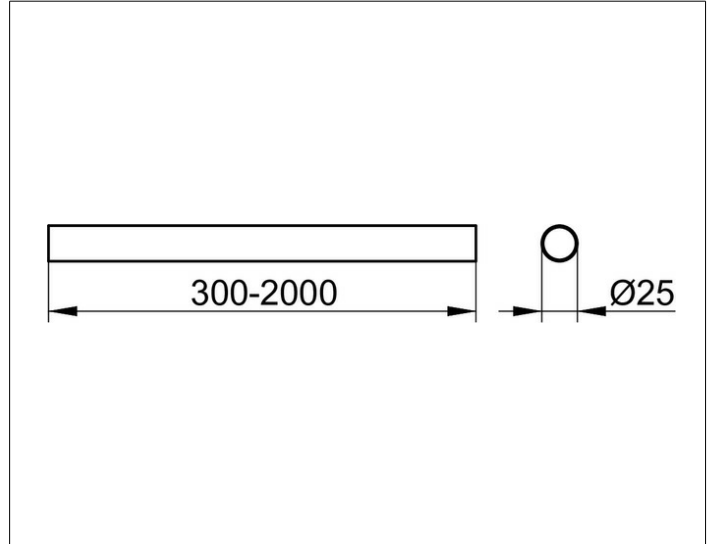

Plan
14930071000 Shower curtain rail

PRODUCT

DRAWING

PRODUCT ATTRIBUTES

(also useful as ceiling support)

SURFACE

stainless steel

DIMENSION

1000 mm

SPECIFICATIONS

KEUCO PLAN shower curtain rail, 14930071000,
shower curtain rail, stainless steel, diameter 25 mm,
1000 mm long, also useful as ceiling support