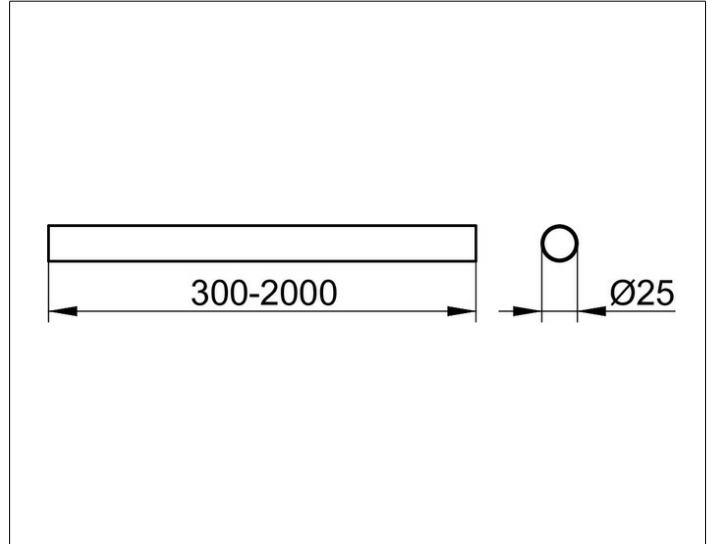

Plan
14930071200 Shower curtain rail

PRODUCT

DRAWING

PRODUCT ATTRIBUTES

(also useful as ceiling support)

SURFACE

stainless steel

DIMENSION

1200 mm

SPECIFICATIONS

KEUCO PLAN shower curtain rail, 14930071200, shower curtain rail, stainless steel, diameter 25 mm, 1200 mm long, also useful as ceiling support