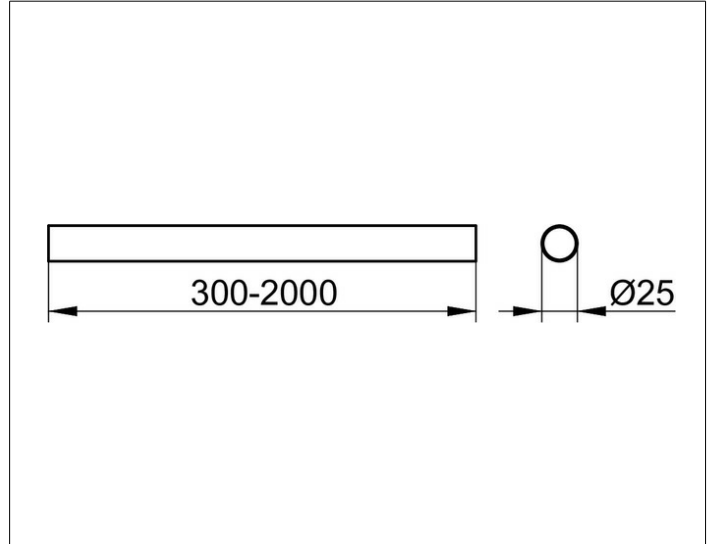

**Plan**  
**14930071800 Shower curtain rail**

**PRODUCT**

**DRAWING**

**PRODUCT ATTRIBUTES**

(also useful as ceiling support)

**SURFACE**

stainless steel

**DIMENSION**

1800 mm

**SPECIFICATIONS**

KEUCO PLAN shower curtain rail, 14930071800,  
shower curtain rail, stainless steel, diameter 25 mm,  
1800 mm long, also useful as ceiling support