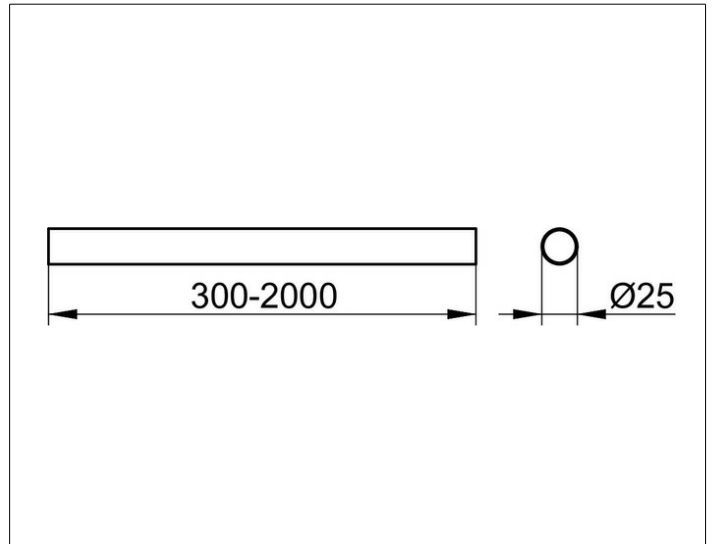

**Plan**  
**14930072000 Shower curtain rail**

**PRODUCT**

**DRAWING**

**PRODUCT ATTRIBUTES**

(also useful as ceiling support)

**SURFACE**

stainless steel

**DIMENSION**

2000 mm

**SPECIFICATIONS**

KEUCO PLAN shower curtain rail, 14930072000,  
shower curtain rail, stainless steel, diameter 25 mm,  
2000 mm long, also useful as ceiling support