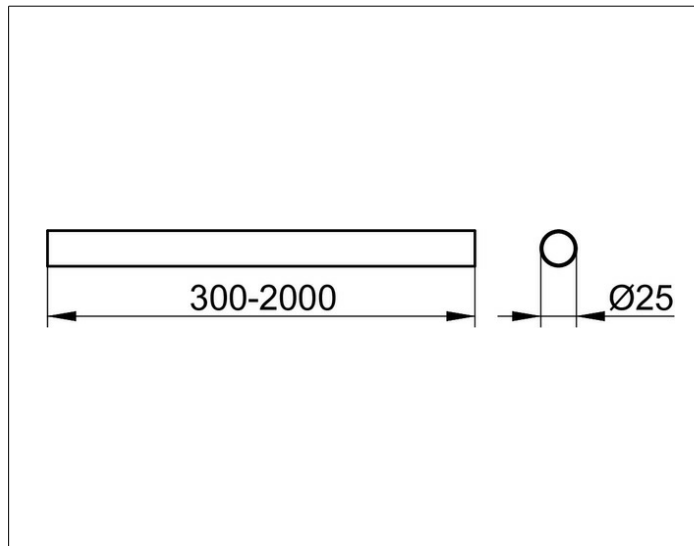

Plan
14930171800 Shower curtain rail

PRODUCT

DRAWING

PRODUCT ATTRIBUTES

(also useful as ceiling support)

SURFACE

aluminium silver anodized (E6 EV1)

DIMENSION

1800 mm

SPECIFICATIONS

KEUCO PLAN shower curtain rail, 14930171800, shower curtain rail, aluminum silver anodized (E6 EV1), diameter 25 mm, 1800 mm long, also useful as ceiling support