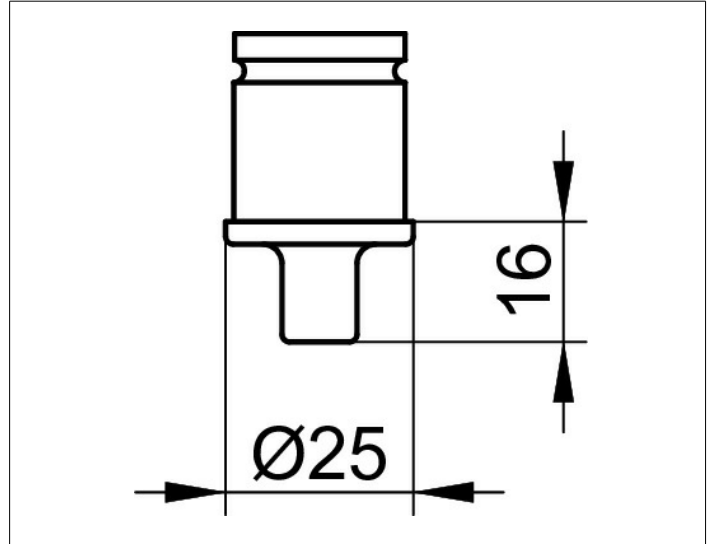

Plan
14931010000 Connecting piece

PRODUCT

DRAWING

PRODUCT ATTRIBUTES

for ceiling support-tubular arch
or ceiling support-tube

SURFACE

chrome-plated

SPECIFICATIONS

KEUCO PLAN connecting piece, 14931010000,
chrome-plated, for ceiling support-tubular arch or ceiling support-tube