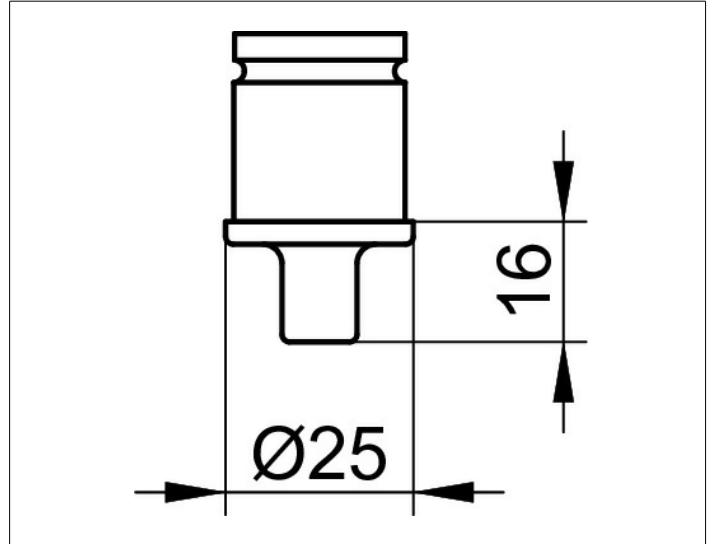

Plan
14931570000 Connecting piece

PRODUCT

DRAWING

PRODUCT ATTRIBUTES

for ceiling support-tubular arch
or ceiling support-tube

SURFACE

dark grey (RAL 7021)

SPECIFICATIONS

KEUCO PLAN connecting piece, 14931570000,
dark grey (RAL 7021), for ceiling support-tubular arch or ceiling support-
tube