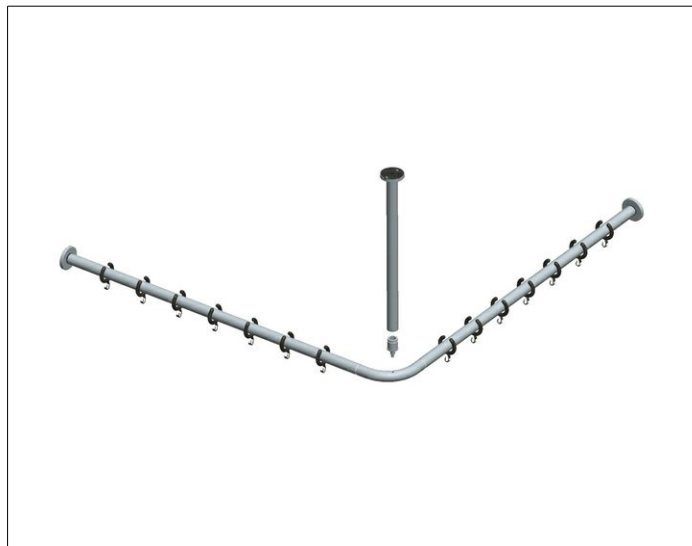

Plan

14937010900 Set of shower curtain rails

PRODUCT

DRAWING

PRODUCT ATTRIBUTES

for four corner shower tray 900 x 900 mm
complete, consisting of:
3 x Wall mounting set
2 x Shower curtain rail 800 mm
1 x Tube angle piece 90° for square shower tray
1 x Ceiling support 400 mm
2 x Shower curtain rings, white (unit of 10 pieces)
1 x Connecting piece

SURFACE

chrome-plated

DIMENSION

900 x 900 mm

SPECIFICATIONS

KEUCO PLAN set of shower curtain rails for four corner shower tray, 14937010900, 900 x 900 mm, chrome-plated, diameter 25 mm, complete, consisting of:
3 x wall mounting set
2 x shower curtain rail 800 mm
1 x tube angle piece 90° for square shower tray
1 x ceiling support 400 mm
2 x shower curtain rings, white (unit of 10 pieces)
1 x connecting piece
including the mounting set