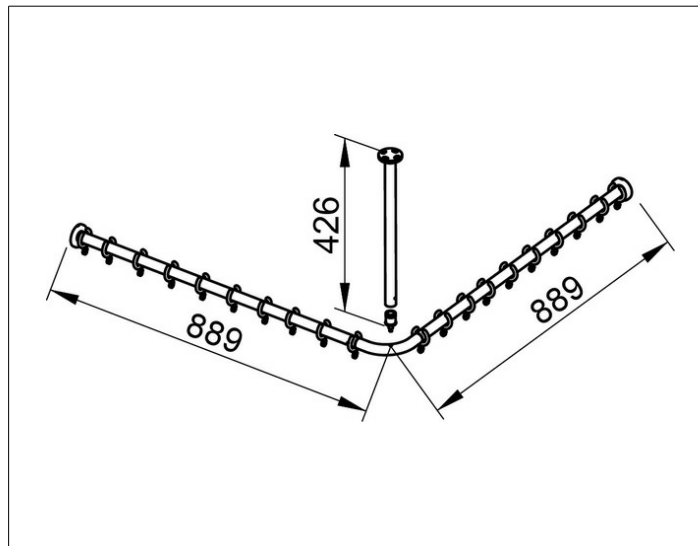

Plan

14937010900 Set of shower curtain rails

PRODUCT

DRAWING

PRODUCT ATTRIBUTES

for four corner shower tray 900 x 900 mm
complete, consisting of:
3 x Wall mounting set
2 x Shower curtain rail 800 mm
1 x Tube angle piece 90° for square shower tray
1 x Ceiling support 400 mm
2 x Shower curtain rings, white (unit of 10 pieces)
1 x Connecting piece

SURFACE

chrome-plated

DIMENSION

900 x 900 mm

SPECIFICATIONS

KEUCO PLAN set of shower curtain rails for four corner shower tray, 14937010900, 900 x 900 mm, chrome-plated, diameter 25 mm, complete, consisting of:
3 x wall mounting set
2 x shower curtain rail 800 mm
1 x tube angle piece 90° for square shower tray
1 x ceiling support 400 mm
2 x shower curtain rings, white (unit of 10 pieces)
1 x connecting piece
including the mounting set