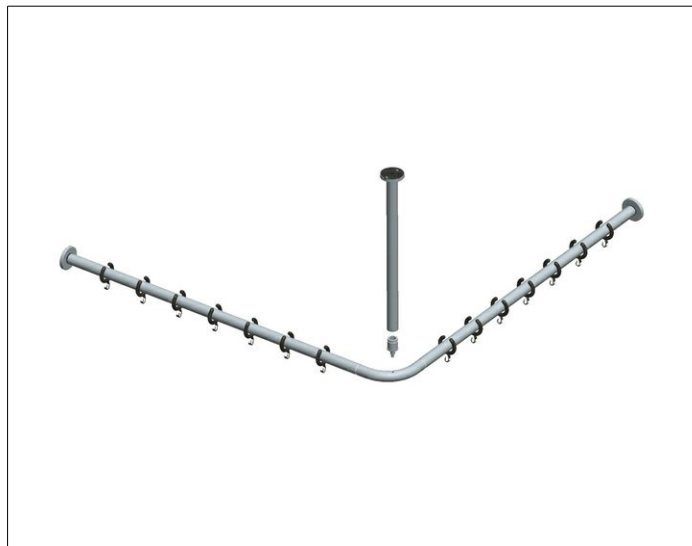

Plan

14937170900 Set of shower curtain rails

PRODUCT

DRAWING

PRODUCT ATTRIBUTES

for four corner shower tray 900 x 900 mm
complete, consisting of:
3 x Wall mounting set
2 x Shower curtain rail 800 mm
1 x Tube angle piece 90° for square shower tray
1 x Ceiling support 400 mm
2 x Shower curtain rings, white (unit of 10 pieces)
1 x Connecting piece

SURFACE

aluminium silver anodized (E6 EV1)/chrom

DIMENSION

900 x 900 mm

SPECIFICATIONS

KEUCO PLAN set of shower curtain rails for four corner shower tray,
14937170900, 900 x 900 mm, alu, silver anodized (E6 EV1)/chrome-plated,
diameter 25 mm,
complete, consisting of:
3 x wall mounting set
2 x shower curtain rail 800 mm
1 x tube angle piece 90° for square shower tray
1 x ceiling support 400 mm
2 x shower curtain rings, white (unit of 10 pieces)
1 x connecting piece
including the mounting set