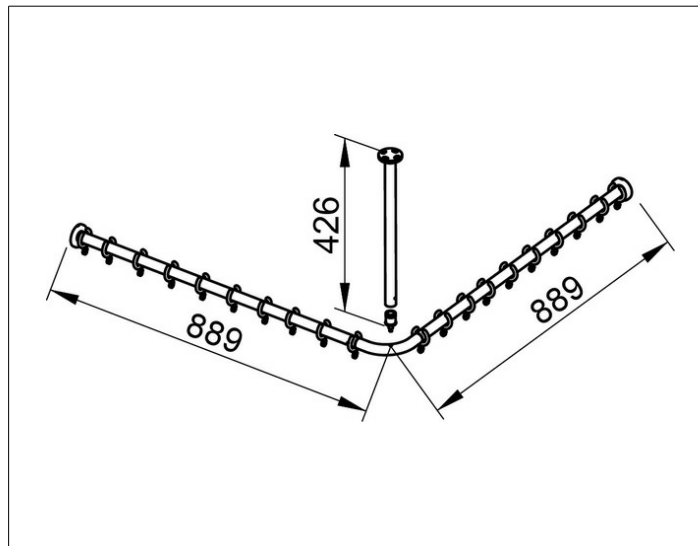

Plan

14937170900 Set of shower curtain rails

PRODUCT

DRAWING

PRODUCT ATTRIBUTES

for four corner shower tray 900 x 900 mm
complete, consisting of:
3 x Wall mounting set
2 x Shower curtain rail 800 mm
1 x Tube angle piece 90° for square shower tray
1 x Ceiling support 400 mm
2 x Shower curtain rings, white (unit of 10 pieces)
1 x Connecting piece

SURFACE

aluminium silver anodized (E6 EV1)/chrom

DIMENSION

900 x 900 mm

SPECIFICATIONS

KEUCO PLAN set of shower curtain rails for four corner shower tray,
14937170900, 900 x 900 mm, alu, silver anodized (E6 EV1)/chrome-plated,
diameter 25 mm,
complete, consisting of:
3 x wall mounting set
2 x shower curtain rail 800 mm
1 x tube angle piece 90° for square shower tray
1 x ceiling support 400 mm
2 x shower curtain rings, white (unit of 10 pieces)
1 x connecting piece
including the mounting set