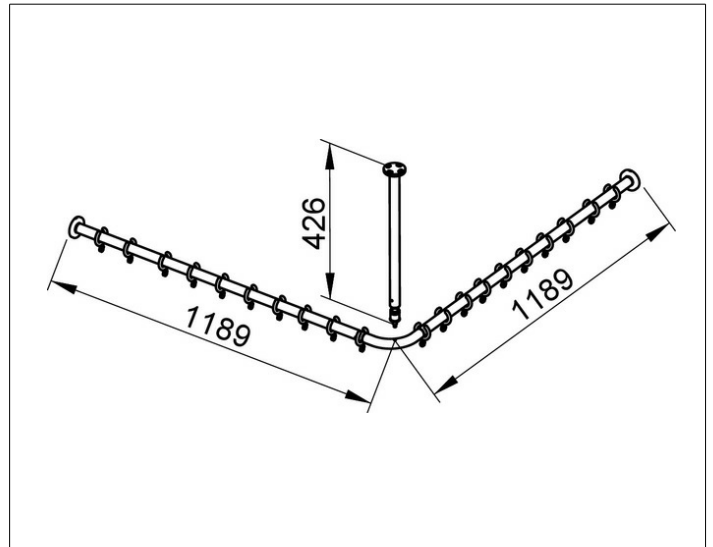

Plan

14939011200 Set of shower curtain rails

PRODUCT

DRAWING

PRODUCT ATTRIBUTES

for four corner shower tray 1200 x 1200 mm (angle form)
 complete consisting of:
 3 x Wall mounting set
 2 x Shower curtain rail 1100 mm
 1 x Tube angle piece 90° for four corner shower tray
 1 x Ceiling support 400 mm
 2 x Shower curtain rings, white (unit of 10 pieces)
 1 x Connecting piece

SURFACE

chrome-plated

DIMENSION

1200 x 1200 mm

SPECIFICATIONS

KEUCO PLAN set of shower curtain rails for four corner shower tray (angle form),
 14939011200, 1200 x 1200 mm, chrome-plated, diameter 25 mm,
 complete consisting of:
 2 x wall mounting set
 2 x shower curtain rail 1100 mm
 1 x tube angle piece 90° for four corner shower tray
 1 x ceiling support 400 mm
 2 x shower curtain rings, white (unit of 10 pieces)
 including the mounting set