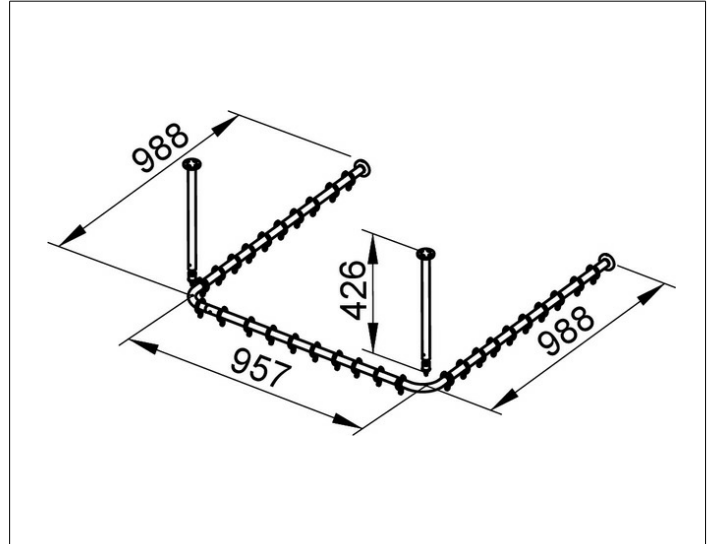

Plan

14940011000 Set of shower curtain rails

PRODUCT

DRAWING

PRODUCT ATTRIBUTES

for four corner shower tray 1000 x 1000 mm (U-form)
 complete consisting of:
 4 x Wall mounting set
 2 x Shower curtain rail 900 mm
 1 x Shower curtain rail 800 mm
 2 x Tube angle piece 90° for four corner shower tray
 2 x Ceiling support 400 mm
 3 x Shower curtain rings, white (unit of 10 pieces)
 2 x Connecting piece

SPECIFICATIONS

KEUCO PLAN set of shower curtain rails for four corner shower tray (U-form),
 14940011000, 1000 x 1000 mm, chrome-plated, diameter 25 mm,
 complete consisting of:
 2 x wall mounting set
 2 x shower curtain rail 900 mm
 1 x shower curtain rail 800 mm
 1 x tube angle piece 90° for four corner shower tray
 2 x ceiling support 400 mm
 3 x shower curtain rings, white (unit of 10 pieces)
 including the mounting set

SURFACE

chrome-plated

DIMENSION

1000 x 1000 mm