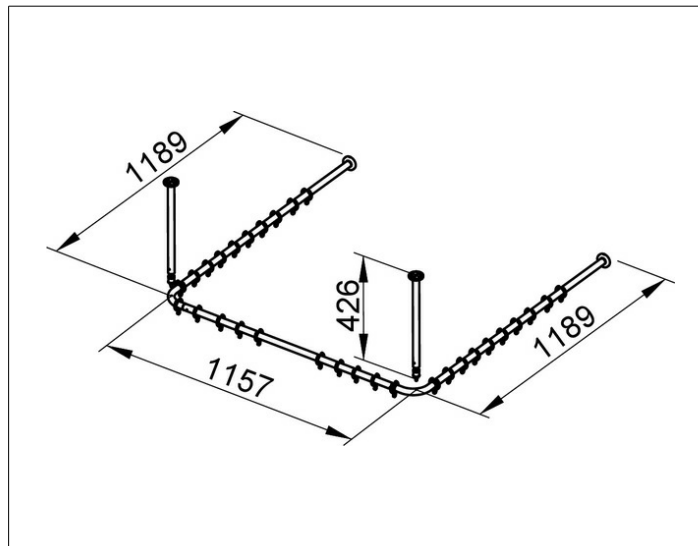

Plan

14940011200 Set of shower curtain rails

PRODUCT

DRAWING

PRODUCT ATTRIBUTES

for four corner shower tray 1200 x 1200 mm (U-form)
complete consisting of:
4 x Wall mounting set
2 x Shower curtain rail 1100 mm
1 x Shower curtain rail 1000 mm
2 x Tube angle piece 90° for four corner shower tray
2 x Ceiling support 400 mm
3 x Shower curtain rings, white (unit of 10 pieces)
2 x Connecting piece

SURFACE

chrome-plated

DIMENSION

1200 x 1200 mm

SPECIFICATIONS

KEUCO PLAN set of shower curtain rails for four corner shower tray (U-form),
14940011200, 1200 x 1200 mm, chrome-plated, diameter 25 mm,
complete consisting of:
2 x wall mounting set
2 x shower curtain rail 1100 mm
1 x shower curtain rail 1000 mm
1 x tube angle piece 90° for four corner shower tray
2 x ceiling support 400 mm
3 x shower curtain rings, white (unit of 10 pieces)
including the mounting set