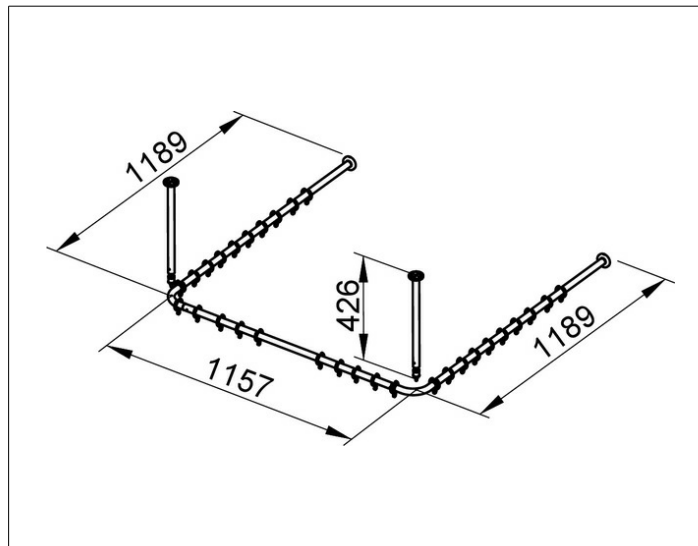

Plan

14940171200 Set of shower curtain rails

PRODUCT

DRAWING

PRODUCT ATTRIBUTES

for four corner shower tray 1200 x 1200 mm (U-form)
complete consisting of:

- 4 x Wall mounting set
- 2 x Shower curtain rail 1100 mm
- 1 x Shower curtain rail 1000 mm
- 2 x Tube angle piece 90° for four corner shower tray
- 2 x Ceiling support 400 mm
- 3 x Shower curtain rings, white (unit of 10 pieces)
- 2 x Connecting piece

SURFACE

aluminium silver anodized (E6 EV1)/chrom

DIMENSION

1200 x 1200 mm

SPECIFICATIONS

KEUCO PLAN set of shower curtain rails for four corner shower tray (U-form),

14940171200, 1200 x 1200 mm, alu silver anodized (E6 EV1)/chrome-plated, diameter 25 mm,
complete consisting of:

- 2 x wall mounting set
 - 2 x shower curtain rail 1100 mm
 - 1 x shower curtain rail 1000 mm
 - 1 x tube angle piece 90° for four corner shower tray
 - 2 x ceiling support 400 mm
 - 3 x shower curtain rings, white (unit of 10 pieces)
- including the mounting set