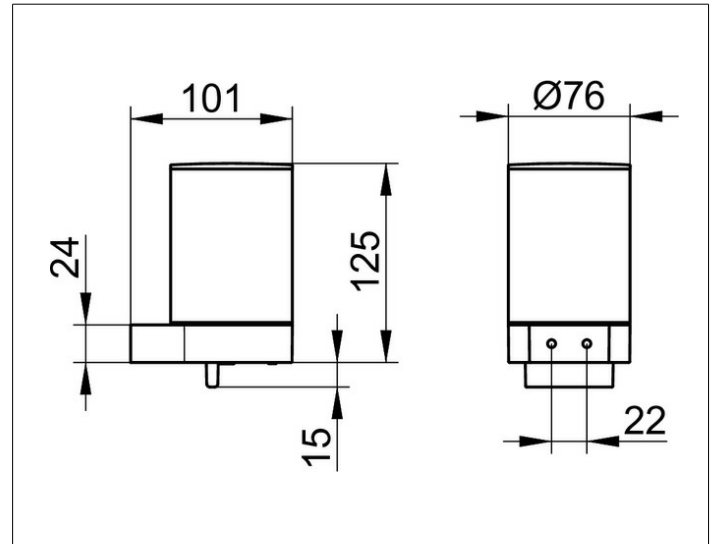

**Plan**

**14951370000 Lotion dispenser**

**PRODUCT**

**DRAWING**

**PRODUCT ATTRIBUTES**

complete with holder and pump,  
for liquid soap  
Capacity: approx. 280 ml  
Dosage: approx. 0,5ml/stroke

**SURFACE**

black matt

**SPECIFICATIONS**

KEUCO COLLECTION PLAN - Lotion dispenser - 14951370000

Powerful accents

Elegant and extravagant design - Attractive and resilient - Complete with holder and pump - Capacity 280 ml, ca 0,5 ml/stroke

Width / ø : 76 mm - Height: 140 mm - Depth: 101 mm

Material: Metal

Surface: black matt

The product is screwed on - Concealed fastening - Including corrosion-free fastening material

Articlenumber: 14951370000