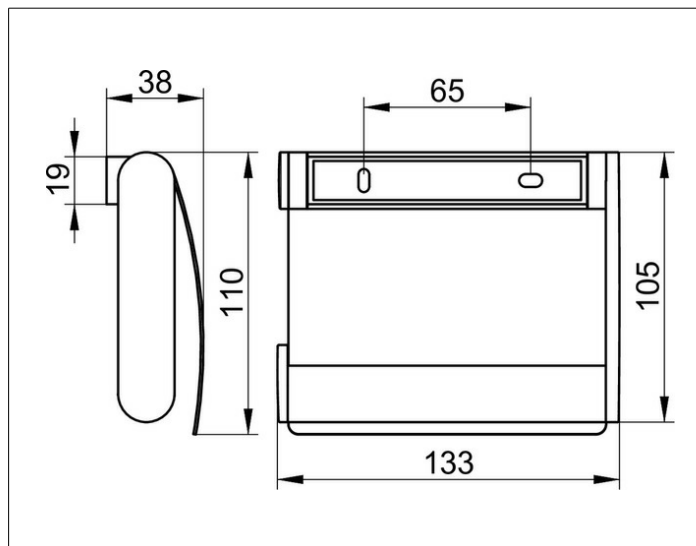

Plan
14960370000 Toilet paper holder

PRODUCT

DRAWING

PRODUCT ATTRIBUTES

with lid
for 100/120 mm wide paper rolls

SURFACE

black matt

SPECIFICATIONS

KEUCO COLLECTION PLAN - Toilet paper holder, with lid - 14960370000
Powerful accents
Elegant and extravagant design - Attractive and resilient - With curved lid -
For 100/120 mm wide paper rolls

Width / ϕ : 133 mm - Height: 110 mm - Depth: 38 mm
Material: Metal
Surface: black matt

The product is screwed on - Concealed fastening - Including corrosion-free fastening material

Articlenumber: 14960370000