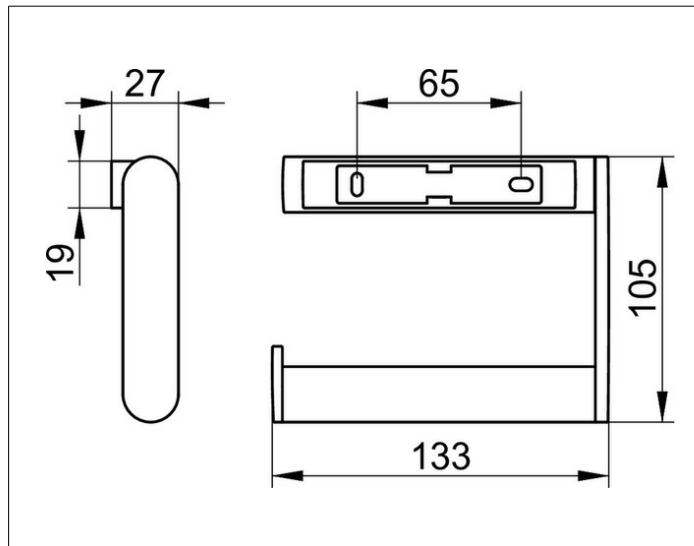

Plan
14962010000 Toilet paper holder

PRODUCT

DRAWING

PRODUCT ATTRIBUTES

open form
for 100/120 mm wide paper rolls

SURFACE

chrome-plated

SPECIFICATIONS

KEUCO PLAN toilet paper holder 14962010000
chrome-plated toilet paper holder in a stylish yet functional design
open form
suitable for 100/120 mm wide toilet rolls
width 133 mm, height 105 mm, projection 27 mm
The toilet paper holder is fitted with 2 hidden fixing points
incl. corrosion-free mounting material