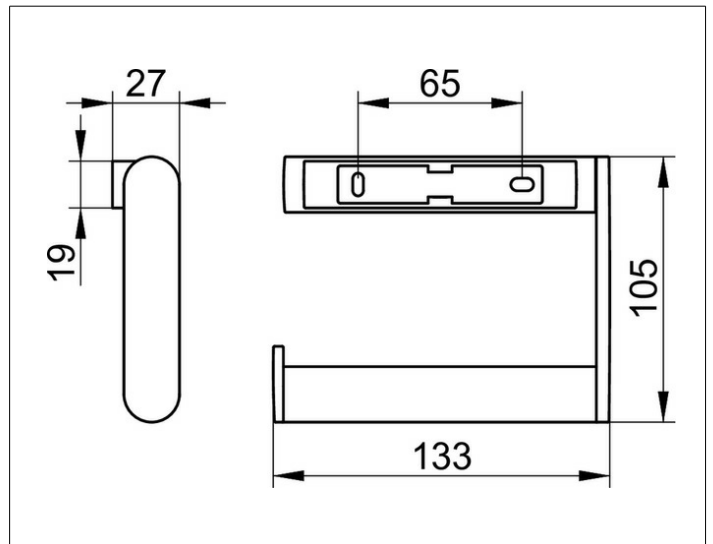

Plan
14962370000 Toilet paper holder

PRODUCT

DRAWING

PRODUCT ATTRIBUTES

open form
 for 100/120 mm wide paper rolls

SURFACE

black matt

SPECIFICATIONS

KEUCO COLLECTION PLAN - Toilet paper holder, open form -
 14962370000

Powerful accents

Elegant and extravagant design - Attractive and resilient - Open form - For
 100/120 mm wide paper rolls

Width / ø : 133 mm - Height: 105 mm - Depth: 27 mm

Material: Metal

Surface: black matt

The product is screwed on - Concealed fastening - Including corrosion-free
 fastening material

Articlenumber: 14962370000