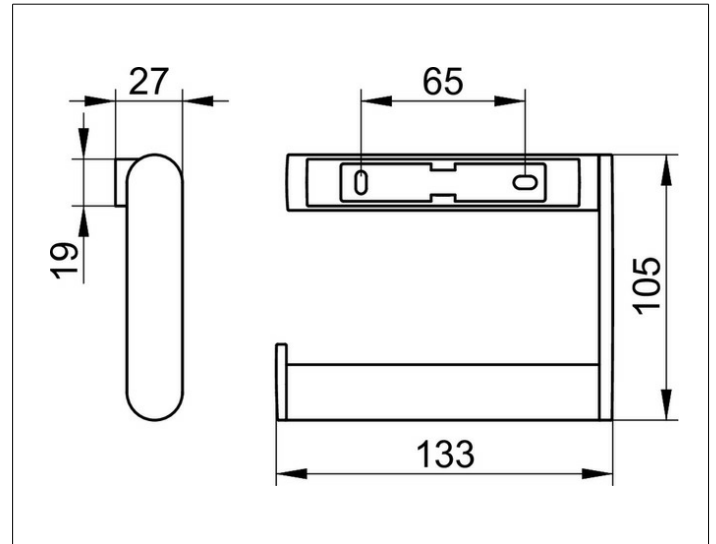

Plan
14962370000 Toilet paper holder

PRODUCT

DRAWING

PRODUCT ATTRIBUTES

open form
for 100/120 mm wide paper rolls

SURFACE

black matt

SPECIFICATIONS

KEUCO COLLECTION PLAN - Toilet paper holder, open form -
14962370000

Powerful accents

Elegant and extravagant design - Attractive and resilient - Open form - For
100/120 mm wide paper rolls

Width / \varnothing : 133 mm - Height: 105 mm - Depth: 27 mm

Material: Metal

Surface: black matt

The product is screwed on - Concealed fastening - Including corrosion-free
fastening material

Articlenumber: 14962370000