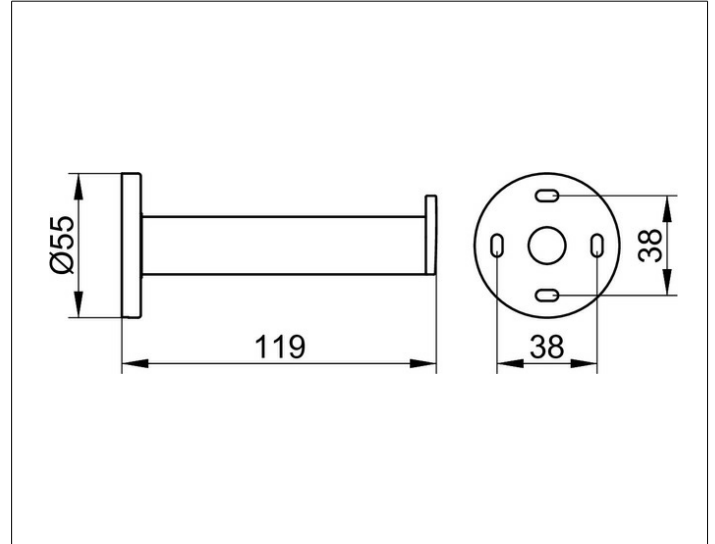

Plan
14963010000 Spare paper holder

PRODUCT

DRAWING

SURFACE
chrome-plated

SPECIFICATIONS

KEUCO PLAN spare toilet paper holder 14963010000
chrome-plated in a stylish yet functional design
wall mounted, round décor wall disc, diameter 56 mm
easy to clean
depth 120 mm
The spare toilet paper holder is fitted with 2 hidden fixing points
incl. corrosion-free mounting material