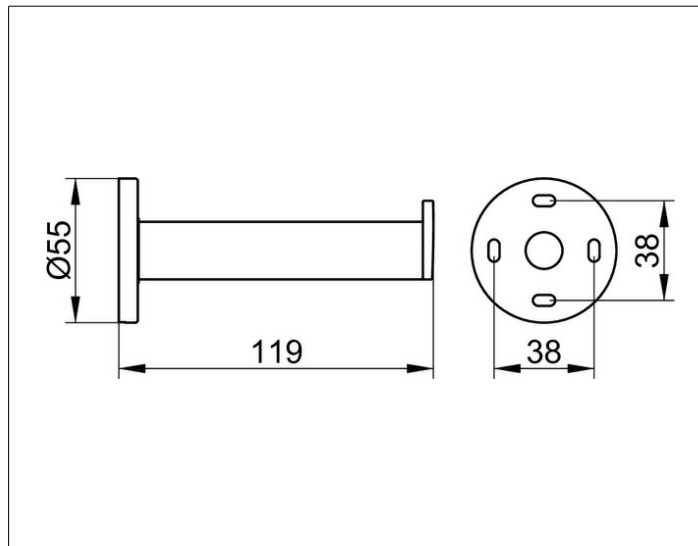

Plan
14963170000 Spare paper holder

PRODUCT

DRAWING

SURFACE

aluminium silver anodized (E6 EV1)/chrom

SPECIFICATIONS

KEUCO PLAN spare toilet paper holder 14963170000
 aluminium silver anodized (E6 EV1)/chrome-plated a stylish yet functional design
 wall mounted, round décor wall disc, diameter 56 mm
 easy to clean
 depth 122 mm
 The spare toilet paper holder is fitted with 2 hidden fixing points
 incl. corrosion-free mounting material