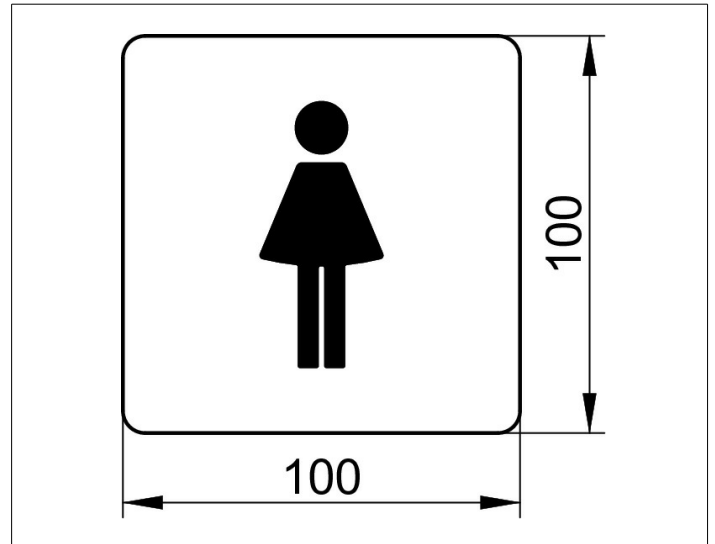

Plan
14966170000 Doorplate

PRODUCT

DRAWING

PRODUCT ATTRIBUTES

Symbol Ladies

SURFACE

aluminium silver anodized (E6 EV1)

SPECIFICATIONS

KEUCO PLAN doorplate, symbol ladies, 14966170000
aluminum silver anodized (E6 EV1) doorplate with the symbol LADIES
in a square base with rounded corners
Measurements: 100 x 100 mm