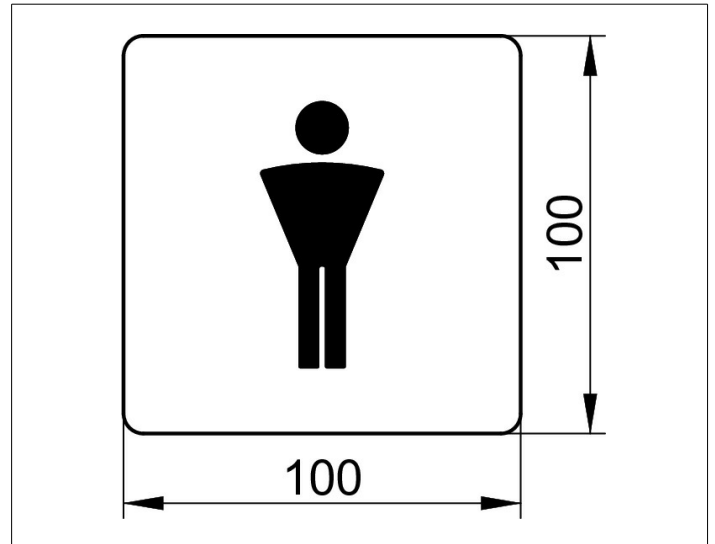

Plan  
14967010000 Doorplate

**PRODUCT**

**DRAWING**

**PRODUCT ATTRIBUTES**

Symbol Gents

**SURFACE**

chrome-plated

**SPECIFICATIONS**

KEUCO PLAN doorplate, symbol gents, 14967010000  
chrome-plated doorplate with the symbol GENTS  
in a square base with rounded corners  
Measurements: 100 x 100 mm