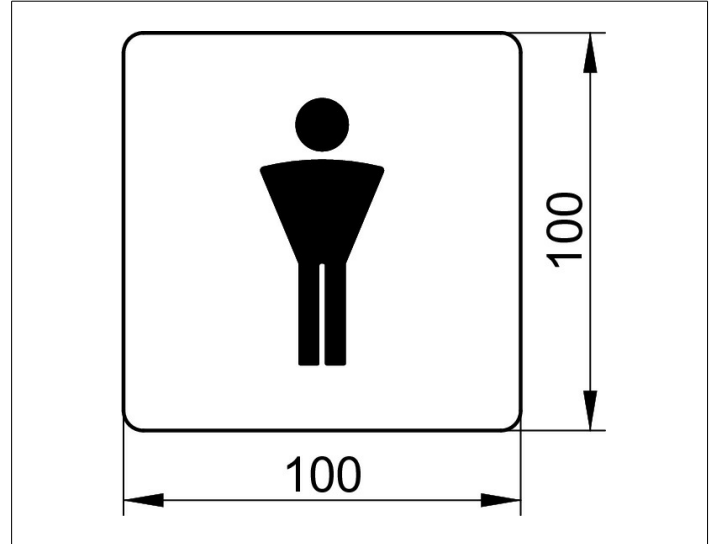

Plan
14967170000 Doorplate

PRODUCT

DRAWING

PRODUCT ATTRIBUTES

Symbol Gents

SURFACE

aluminium silver anodized (E6 EV1)

SPECIFICATIONS

KEUCO PLAN doorplate, symbol gents, 14967170000
aluminum silver anodized (E6 EV1) doorplate with the symbol GENTS
in a square base with rounded corners
Measurements: 100 x 100 mm