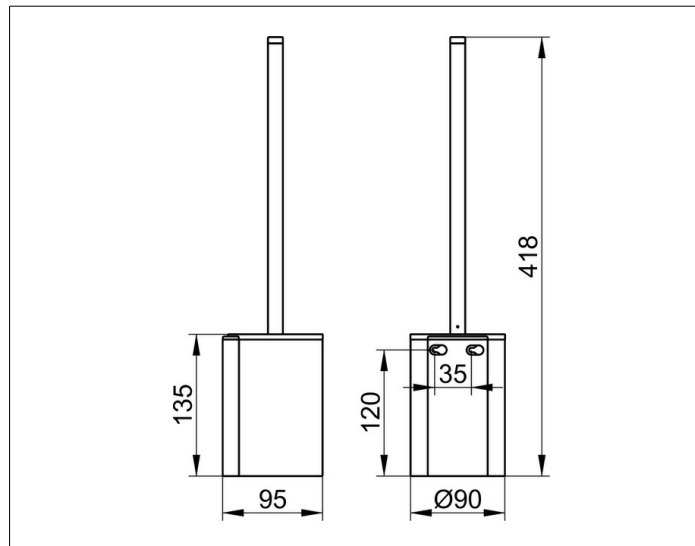

Plan

14972370200 Toilet brush set

PRODUCT

DRAWING

PRODUCT ATTRIBUTES

complete with opaque synthetic insert black, brush and spare brush head

SURFACE

black matt

SPECIFICATIONS

KEUCO COLLECTION PLAN - Toilet brush set - 14972370200

Powerful accents

Elegant and extravagant design - Attractive and resilient - Complete with a black synthetic insert - including black spare brush head

Width / ϕ : 90 mm - Height: 418 mm - Depth: 95 mm

Material: Metal/Acrylic

Surface: black matt

The product is screwed on - Concealed fastening - Including corrosion-free fastening material

Articlenumber: 14972370200