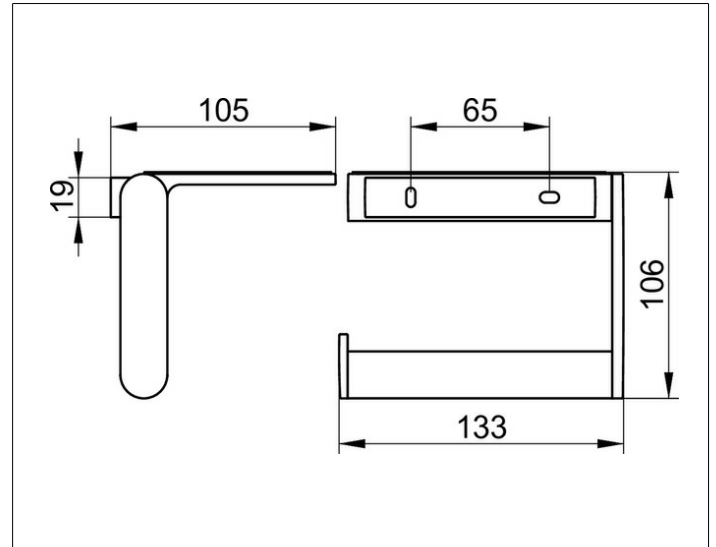

**Plan**  
**14973010000 Toilet paper holder**

**PRODUCT**

**DRAWING**

**PRODUCT ATTRIBUTES**

with shelf, open form  
 for 100/120 mm wide paper rolls  
 with anti-slip insert in grey

**SURFACE**

chrome-plated

**NOTE**

**SPECIFICATIONS**

KEUCO PLAN Toilet paper holder with shelf 14973010000  
 High gloss chrome-plated toilet paper holder, for roll width of 100/120 mm,  
 shelf option with gray anti-slip overlay made of rubber,  
 e.g. for mobile phones and accessories,  
 in an aesthetic, functional design, open form,  
 Width 133 mm, Height 106 mm, projection 105 mm  
 der toilet paper holder is mounted concealed  
 delivery incl. corrosion-free fastening material