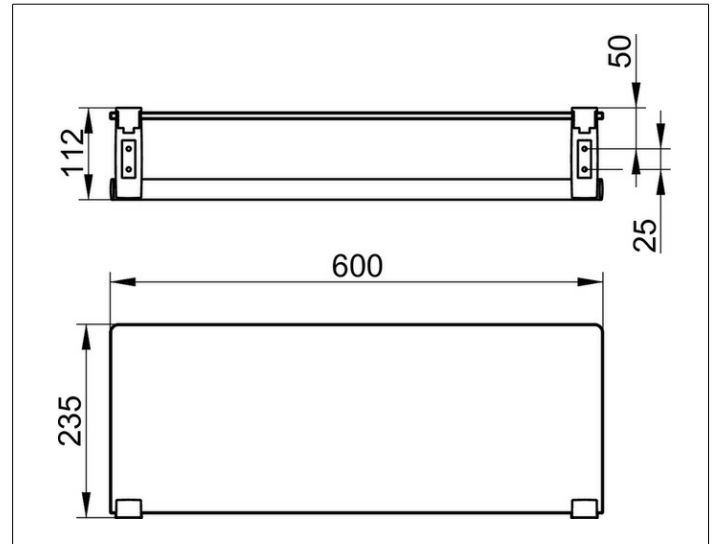

Plan
14975070000 Towel rack

PRODUCT

DRAWING

PRODUCT ATTRIBUTES

shelf made of ESG glass

SURFACE

stainless steel/stainless steel finish

DIMENSION

600 mm