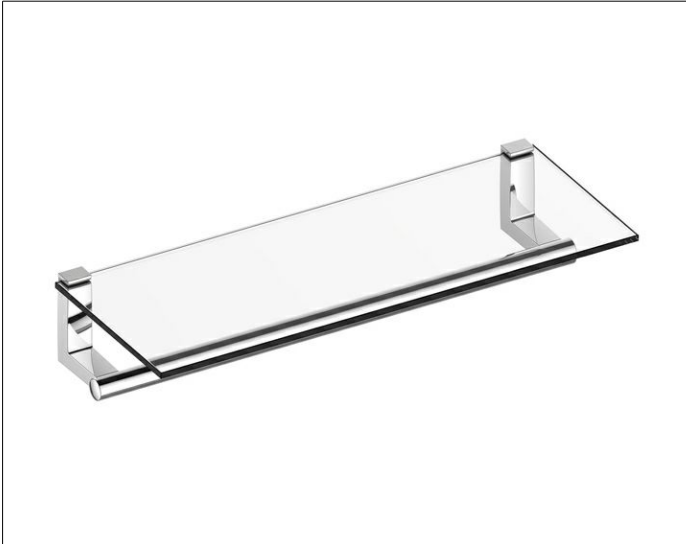

Plan
14975070000 Towel rack

PRODUCT

DRAWING

PRODUCT ATTRIBUTES

shelf made of ESG glass

SURFACE

stainless steel/stainless steel finish

DIMENSION

600 mm