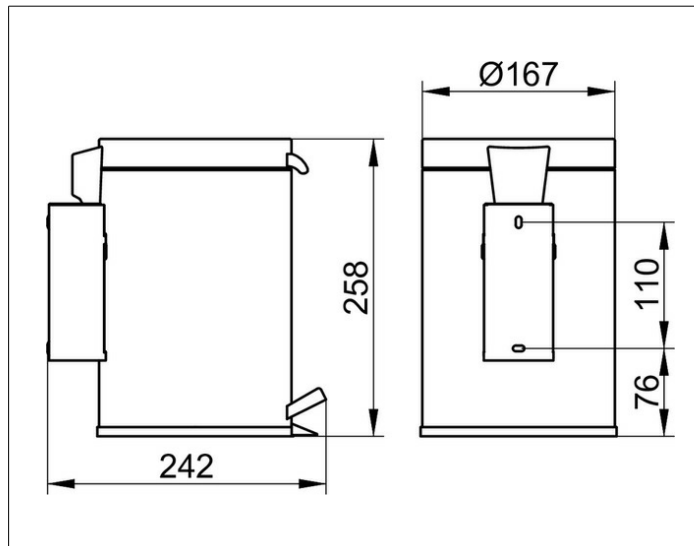

Plan
14977010000 Sanitary waste bin

PRODUCT

DRAWING

PRODUCT ATTRIBUTES

wall mounted
Capacity: 3 l

SURFACE

chrome-finish (polished stainless steel)

SPECIFICATIONS

KEUCO PLAN sanitary waste bin 14977010000
chrome-finished (polished stainless steel) sanitary waste bin
wall mounted model, with lid and foot pedal,
complete with removable synthetic insert for easy cleaning
capacity: 3l
height 258 mm, diameter 167 mm,
projection 210 mm
The sanitary waste bin is fitted with 2 hidden fixing points
incl. corrosion-free mounting material