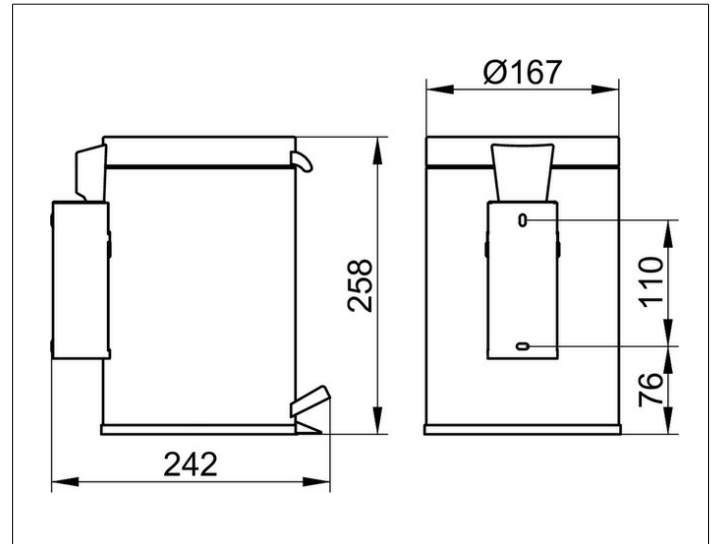

Plan
14977370000 Sanitary waste bin

PRODUCT

DRAWING

PRODUCT ATTRIBUTES

wall mounted
Capacity: 3 l

SURFACE

black matt