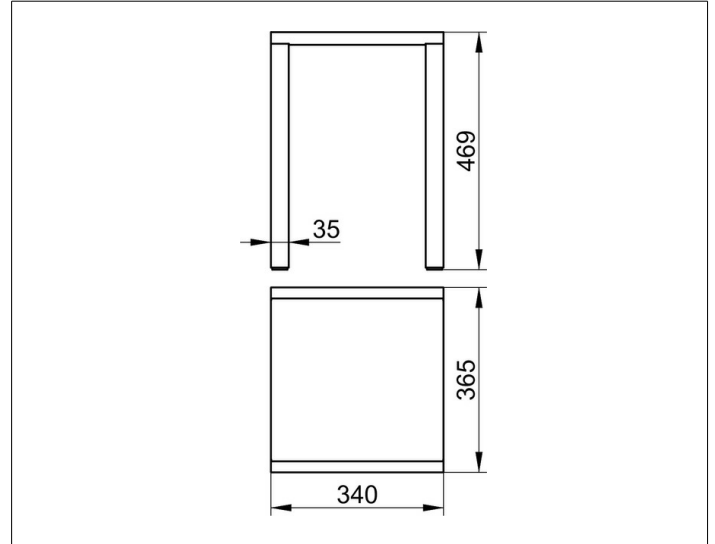

Plan

14982010051 Bathroom stool

PRODUCT

DRAWING

PRODUCT ATTRIBUTES

also suitable for showers

SURFACE

chrome-plated/white (RAL 9010)

SPECIFICATIONS

KEUCO PLAN bathroom stool 14982010051 with two chrome-plated, antislip legs, 35 mm x 12 mm, chrome-plated cylindric handle, seat white (RAL 9010) made from Polypropylene 340 x 365 mm, seat height 469 mm, load capacity up to 100 kg