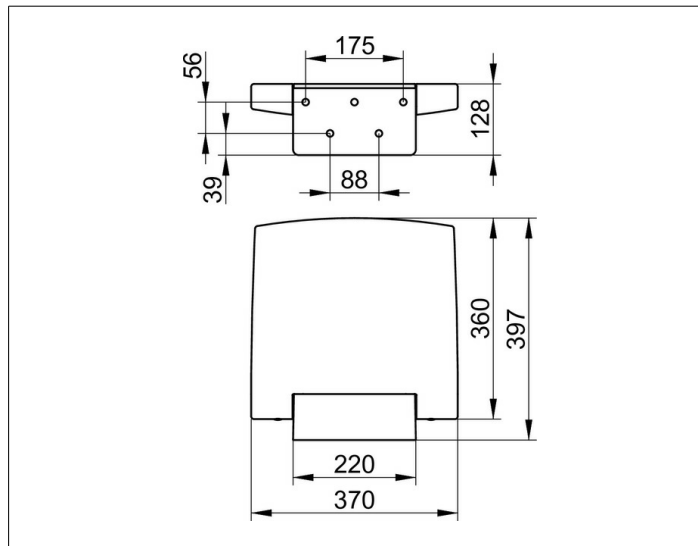

Plan

14983010037 Tip-up seat

PRODUCT

DRAWING

PRODUCT ATTRIBUTES

wall mounted
tip-up soft seat

SURFACE

chrome-plated/dark grey (RAL 7021)

SPECIFICATIONS

KEUCO PLAN Tip-up seat
14983010037
dark-grey (RAL 7021) Fold-up seat
made from Polyurethane-foam
in esthetic, practical Design,
for wall mounting for secure seating in the shower
Wall support and seat support
as Design Feature high shine chrome-plated
anti-static,
easy Cleaning
upward foldable seat
the seat can be disinfected with 60% Ethanol- or Propanol solution
load capacity up to 150 kg
Width 370 mm,
seat area 360 mm
Extendable 397 mm
The Mounting material is to be ordered separately!