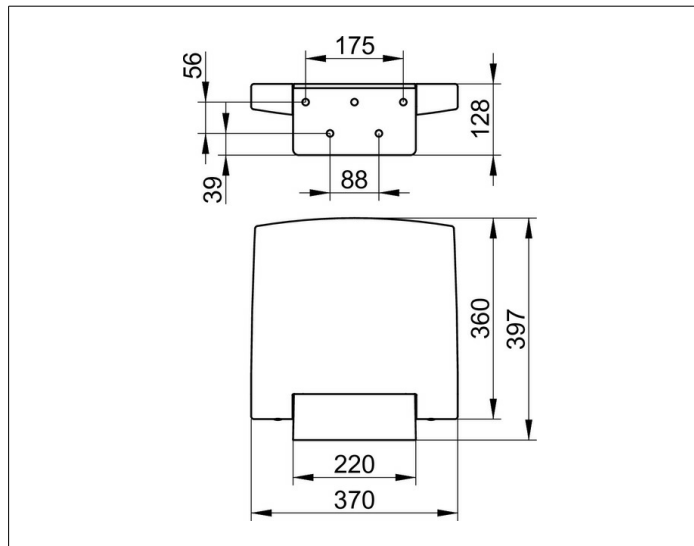

Plan

14983170038 Tip-up seat

PRODUCT

DRAWING

PRODUCT ATTRIBUTES

wall mounted
tip-up soft seat

SURFACE

aluminium lacquered/light grey (RAL 7035)

SPECIFICATIONS

KEUCO PLAN Tip-up seat
14983170038
Light-grey (RAL 7035) Fold-up seat
made from Polyurethane-foam
in esthetic, practical Design,
for wall mounting for secure seating in the shower
Wall support and seat support
as Design Feature made from silver anodized Aluminum (E6 EV1)
anti-static,
easy Cleaning
upward foldable seat
the seat can be disinfected with 60% Ethanol- or Propanol solution
load capacity up to 150 kg
Width 370 mm,
seat area 360 mm
Extendable 397 mm
The Mounting material is to be ordered separately!