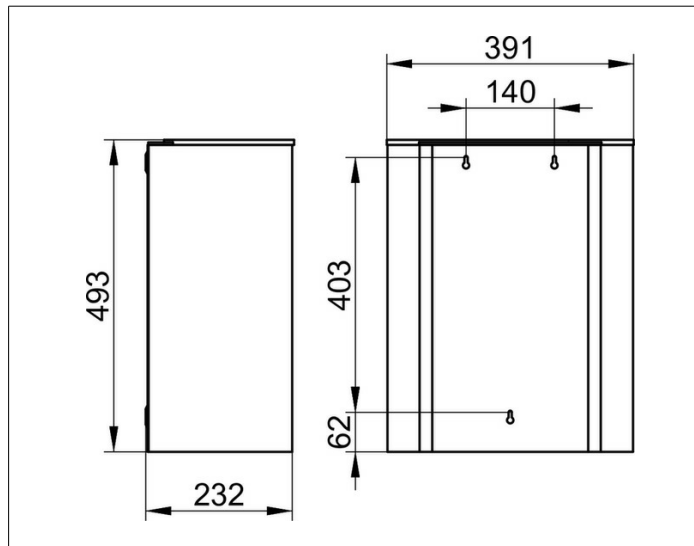

Plan
14988070000 Waste bin

PRODUCT

DRAWING

PRODUCT ATTRIBUTES

wall mounted
 Capacity: 30 l

SURFACE

stainless steel

SPECIFICATIONS

KEUCO PLAN waste bin 14988070000
 high grade stainless steel waste bin,
 wall mounted model for installation in the public domain,
 complete with a fastening and holding device for disposable bags,
 capacity: 30l
 height 493 mm, width 391 mm, projection 235 mm,
 The waste bin is fitted with 4 hidden fixing points
 incl. corrosion-free mounting material