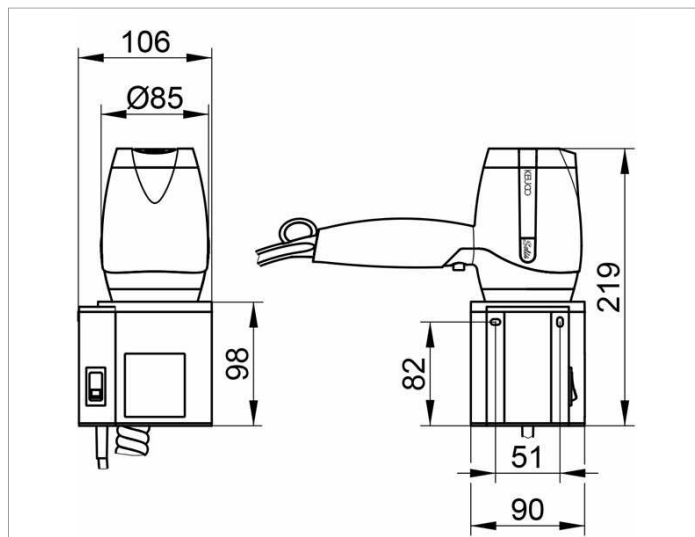

Plan  
14995170037 Hair dryer

**PRODUCT**

**DRAWING**

**PRODUCT ATTRIBUTES**

complete with wall mounting element, 230 - 240 V, 50-60 Hz

**EQUIPMENT**

- on/off switch with control light on wall bracket
- 3 temperature settings up to 1800 Watt
- 2 speed settings
- cold air switch
- protected against overheating

adheres to the Requirements of the object inset  
power pack with Control-Lamp and Wall support,  
3 Heat controls with up to 1800 Volt Capacity,  
1 Cold air switch,  
2 Speed controls and an integrated Overheating control  
Height (Wall support) 98 mm,  
Diameter 90 mm  
Extendable to 105 mm