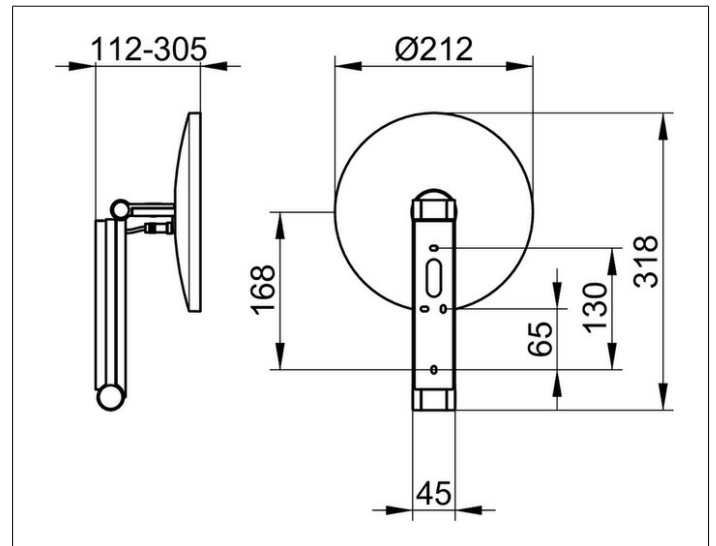

Cosmetic mirrors

17612059003 Cosmetic mirror

PRODUCT

DRAWING

PRODUCT ATTRIBUTES

illuminated, 1 light colour 6500 kelvin (day light),
 operation by light switch, in-wall cable layout,
 on pivoted rail adjustable in three dimensions,
 one-sided mirror, magnification factor x 5

Operation:

Light switch (not included in delivery)

Power supply:

Mains connection via wall socket

12 V in-wall adapter, input 220-240 V,

standby consumption: 0 watt

Illumination:

LED 4,5 watt (lifespan > 50.000 hours)

EEK: D ,

SURFACE

brushed nickel

DIMENSION

1 Lichtfarbe, ohne Kabel