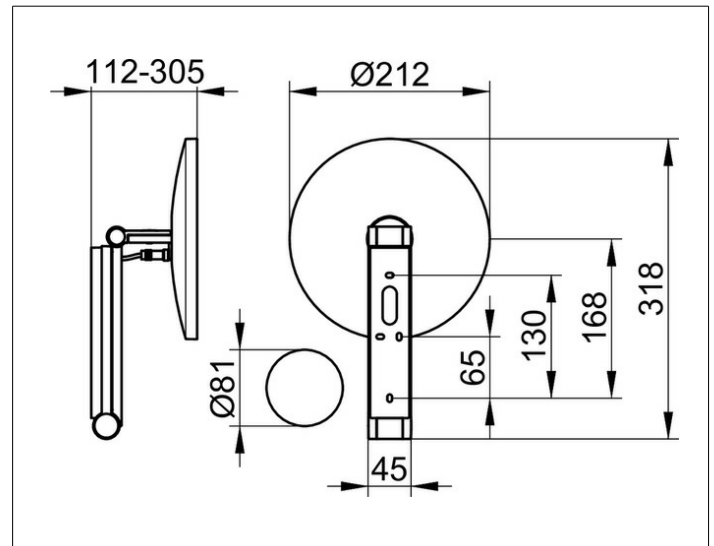

Cosmetic mirrors

17612079002 Cosmetic mirror

PRODUCT

DRAWING

PRODUCT ATTRIBUTES

illuminated, 5-stage adjustable light colour from 2700 kelvin (warm white) to 6500 kelvin (daylight), glass control panel, in-wall cable layout, on pivoted rail adjustable in three dimensions, one-sided mirror, magnification factor x 5

Operation:

Glass control panel with capacitive touch sensor and LED display

Power supply:

Mains connection via wall socket, 12 V in-wall adapter, input 220-240 V, standby consumption: < 0,5 watt

Illumination:

LED 4,5 watt (lifespan > 50.000 hours)

EEK: D ,

SURFACE

stainless steel finish

DIMENSION

2 Lichtfarben, ohne Kabel