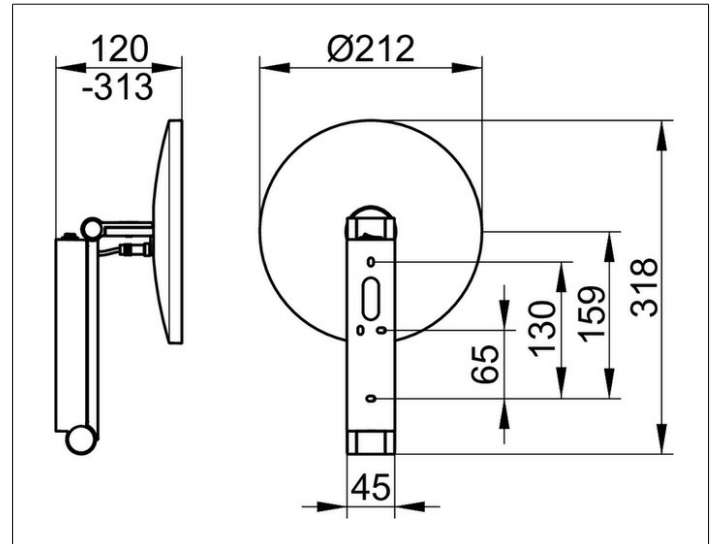

Cosmetic mirrors

17612079004 Cosmetic mirror

PRODUCT

DRAWING

PRODUCT ATTRIBUTES

illuminated, 1 light colour 6500 kelvin (day light),
 Operation via rocker switch,
 on pivoted rail adjustable in three dimensions,
 one-sided mirror, magnification factor x 5
 Operation:
 with integrated rocker switch
 Power supply:
 12v power supply integrated into wall arm,
 input 220-240 V
 Illumination:
 LED 4,5 watt (lifespan > 50.000 hours)
 EEK: D , 5kWh/1000h

SURFACE

stainless steel finish

DIMENSION

mit Wippschalter