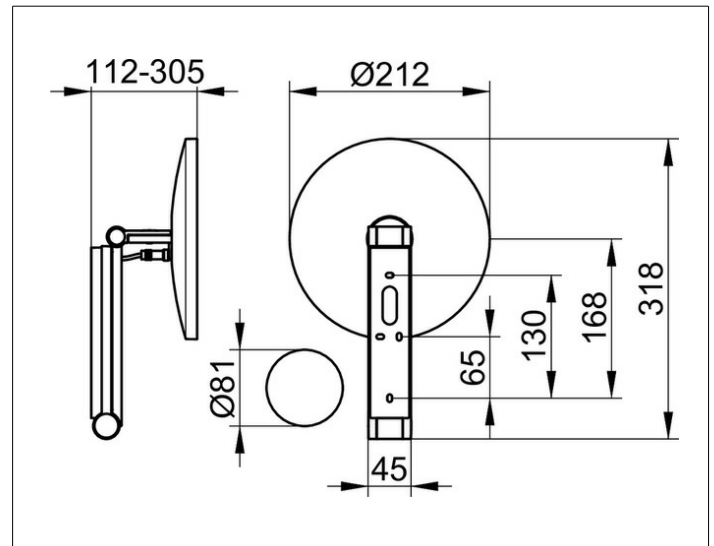

Cosmetic mirrors

17612139002 Cosmetic mirror

PRODUCT

DRAWING

PRODUCT ATTRIBUTES

illuminated, 5-stage adjustable light colour from 2700 kelvin (warm white) to 6500 kelvin (daylight), glass control panel, in-wall cable layout, on pivoted rail adjustable in three dimensions, one-sided mirror, magnification factor x 5

Operation:

Glass control panel with capacitive touch sensor and LED display

Power supply:

Mains connection via wall socket, 12 V in-wall adapter, input 220-240 V, standby consumption: < 0,5 watt

Illumination:

LED 4,5 watt (lifespan > 50.000 hours)

EEK: D ,

SURFACE

brushed black chrome

DIMENSION

2 Lichtfarben, ohne Kabel