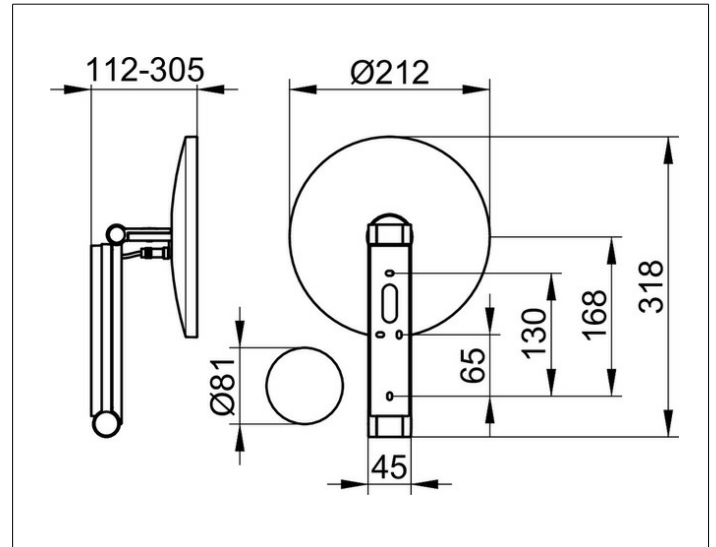

Cosmetic mirrors

17612139002 Cosmetic mirror

PRODUCT

DRAWING

PRODUCT ATTRIBUTES

illuminated, 5-stage adjustable light colour from 2700 kelvin (warm white) to 6500 kelvin (daylight), glass control panel, in-wall cable layout, on pivoted rail adjustable in three dimensions, one-sided mirror, magnification factor x 5

Operation:

Glass control panel with capacitive touch sensor and LED display

Power supply:

Mains connection via wall socket, 12 V in-wall adapter, input 220-240 V, standby consumption: < 0,5 watt

Illumination:

LED 4,5 watt (lifespan > 50.000 hours)

EEK: D ,

SURFACE

brushed black chrome

DIMENSION

2 Lichtfarben, ohne Kabel