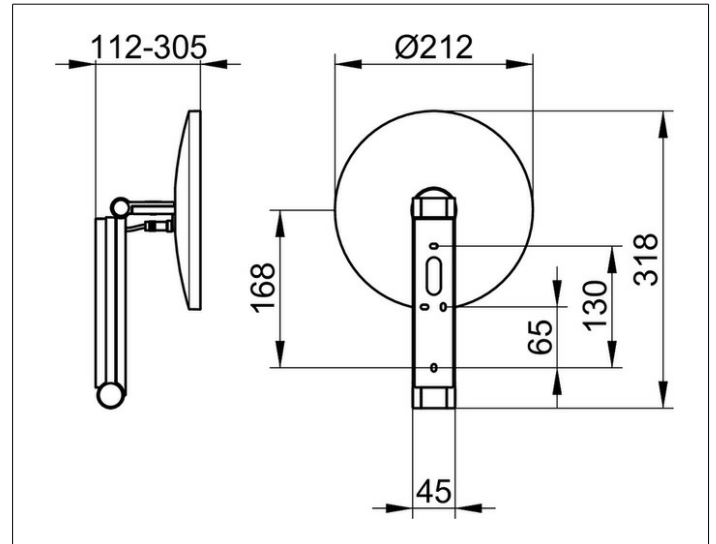

Cosmetic mirrors

17612139003 Cosmetic mirror

PRODUCT

DRAWING

PRODUCT ATTRIBUTES

illuminated, 1 light colour 6500 kelvin (day light),
 operation by light switch, in-wall cable layout,
 on pivoted rail adjustable in three dimensions,
 one-sided mirror, magnification factor x 5

Operation:

Light switch (not included in delivery)

Power supply:

Mains connection via wall socket

12 V in-wall adapter, input 220-240 V,

standby consumption: 0 watt

Illumination:

LED 4,5 watt (lifespan > 50.000 hours)

EEK: D ,

SURFACE

brushed black chrome

DIMENSION

1 Lichtfarbe, ohne Kabel